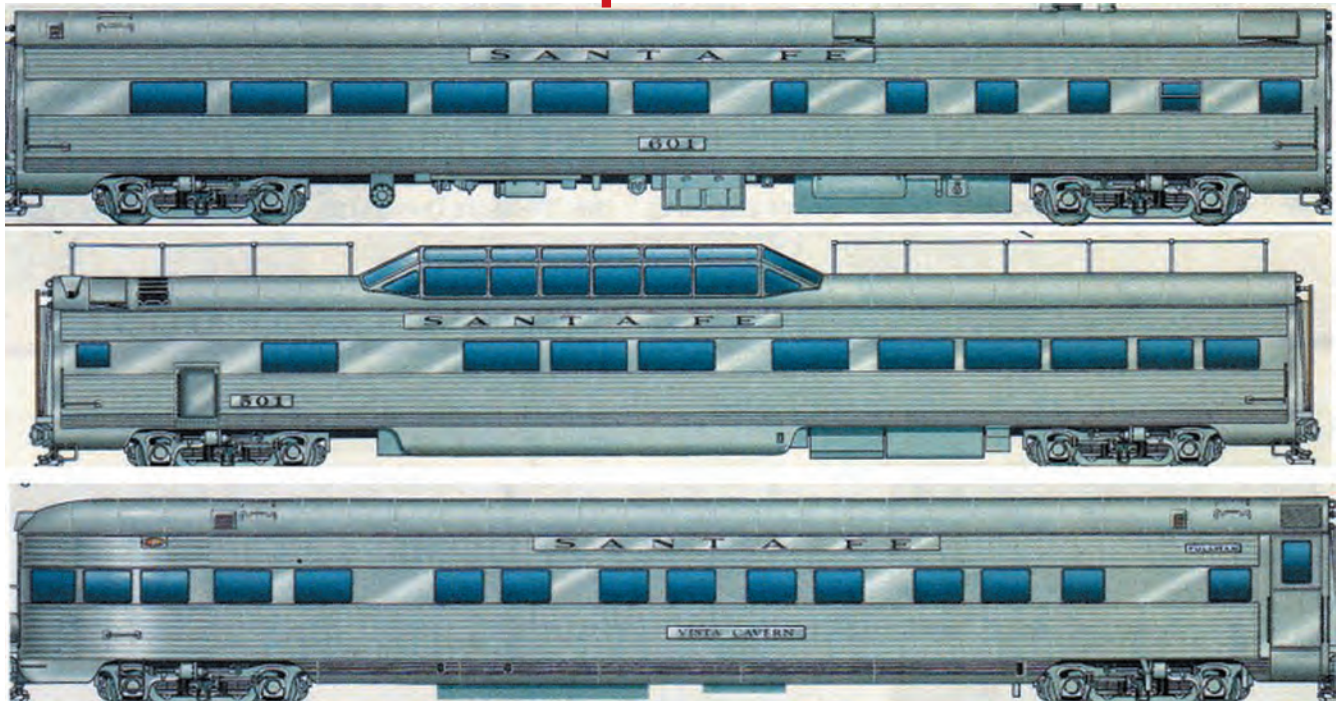

FINE SCALE MODELS FROM THE ORIENT

Golden Gate Depot
231 Market Place Suite 223
San Ramon, CA 94583

Southern Pacific LARK (1940s)

3 Four Car Sets

**LAST CALL: IN PRODUCTION
RESERVE NOW OR BE
WITHOUT**

Set A:
10-5 Sleeper
13 DB Sleeper
4-4-2 Sleeper
Baggage

Set B:
Triple Articulated Unit
Observation

Set C:
10-5 Sleeper
13 DB Sleeper
4-4-2 Sleeper
RPO

Santa Fe Super Chief 51-53

Golden Gate Depot is producing the 1951-53 Santa Fe Super Chief in Lightweight Aluminum.

- | | |
|-----------------|-----------------|
| Set A: | Set B: |
| - Baggage | - RPO |
| - 4-4-2 Sleeper | - 36 Seat Diner |
| - 10-6 Sleeper | - 4-4-2 Sleeper |
| - Dorm Lounge | - 10-6 Sleeper |
| - Dome Lounge | - Observation |

**Late 2013 - 2 X Five Car SETS
Full Interiors - Die Cast Trucks - Roof Detail
Poly Carbonate Flush Windows - LED Lighting
Painted Seated Figures**