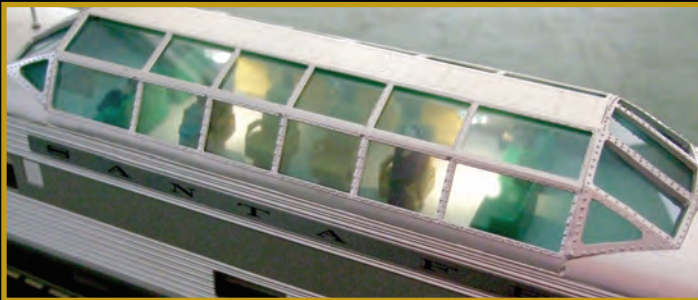

SANTA FE SUPER CHIEF

1951 - 1953

INCREDIBLE
DETAILING

Golden Gate Depot is proud to present, the only Scale Accurate Aluminum cars of the 1951 Santa Fe Super Chief ever produced. This 10 car sets boast full interior detail with figures, flush mounted poly carbonate windows, overhead LED lighting, underbody detail, and highly accurate die cast and brass trucks. Roof detail, etched window blinds and shades add to the realism. These full length cars can traverse 072 3 Rail track or 48" 2 Rail track.

10 Cars Include: (1) Baggage, (1) RPO, (2) 10-6 "Palm", (2) 4-4-2 "Regal" Diner, Dorm Car, Dome Car and 'Vista' Observation Car.

Reservations are completely full. These cars are only available through reservations. Don't miss your chance to own these very special cars.